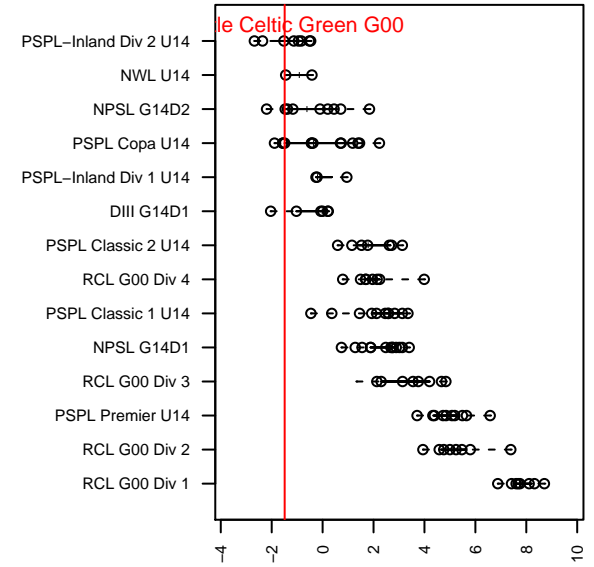

Seattle Celtic Green G00

Seattle Celtic
Seattle, WA
G00 total strength=702
attack=0.54 defense=0.94
fall league = PSPL Copa U14
spr league = Spr PSPL Copa U14

alt names used:
Seattle Celtic G00 Green
Seattle Celtic G00 Green

Venues played:
2014 PSPL Copa U14
2014 Spr PSPL Copa U14

**attack and defense variance (black dot)
relative to other teams
and top 10 in region**

**attack and defense rating
relative to others at age
and all opponents in last 13 months**